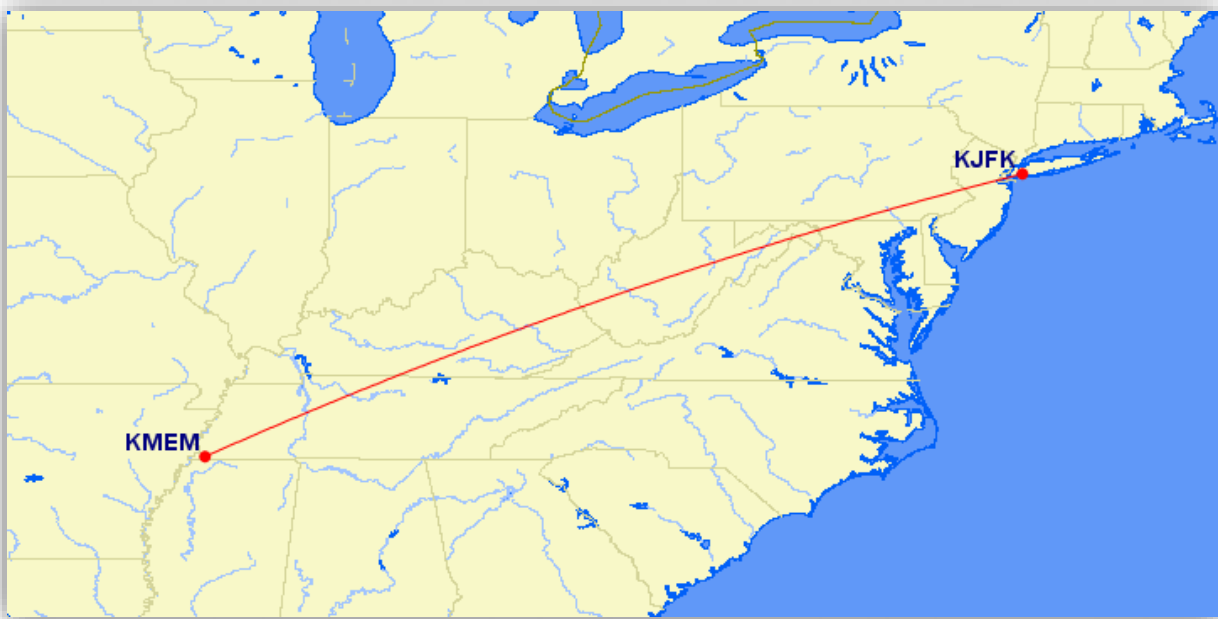

			Kalitta Air Cargolux
14	Amsterdam	Luxemburg	Cargolux
15	Luxemburg	Lagos	Cargolux
16	Lagos	Accra	DHL Aviation (operated by Swift Air) Ethiopian Airlines Cargo Qatar Airways Cargo
17	Accra	Maastricht	Turkish Cargo
18	Maastricht	London Heatrow	Royal Jordanian Cargo
19	London Heatrow	East Midlands	DHL Aviation
20	East Midlands	Liege	TNT Airways Icelandair Cargo
21	Liege	Keflavik	Icelandair Cargo
22	Keflavik	Cologne Bonn	UPS Airlines (operated by Bluebird Cargo) Bluebird Cargo
23	Cologne Bonn	Leipzig Halle	MNG Airlines DHL Aviation (operated by DHL Aviation UK)
24	Leipzig Halle	Amsterdam	DHL Aviation (operated by DHL aviation UK) DHL Aviation (operated by ASL Airlines Ireland)

Leg 1

Departure:	Destination:	Distance:	ETE:
EHAM	KMIA	4016 NM	08:03

Route:
NO PREPLANNED ROUTE AVAILABLE DUE TO THE AVAILABILITY OF OTS (OCEANIC TRACK SYSTEM)

Leg 2

Departure:	Destination:	Distance:	ETE:
KMIA	KMEM	747 NM	01:30

Route:
DHP V97 WINCO J73 SZW J41 MGM DCT HAB

Leg 3

Departure:	Destination:	Distance:	ETE:
KMEM	KJFK	836 NM	01:41

Route:
EONEE DCT BNA J42 BKW J213 AML DCT SIE

Leg 4

Departure:	Destination:	Distance:	ETE:
KJFK	EHBK	3221 NM	06:27