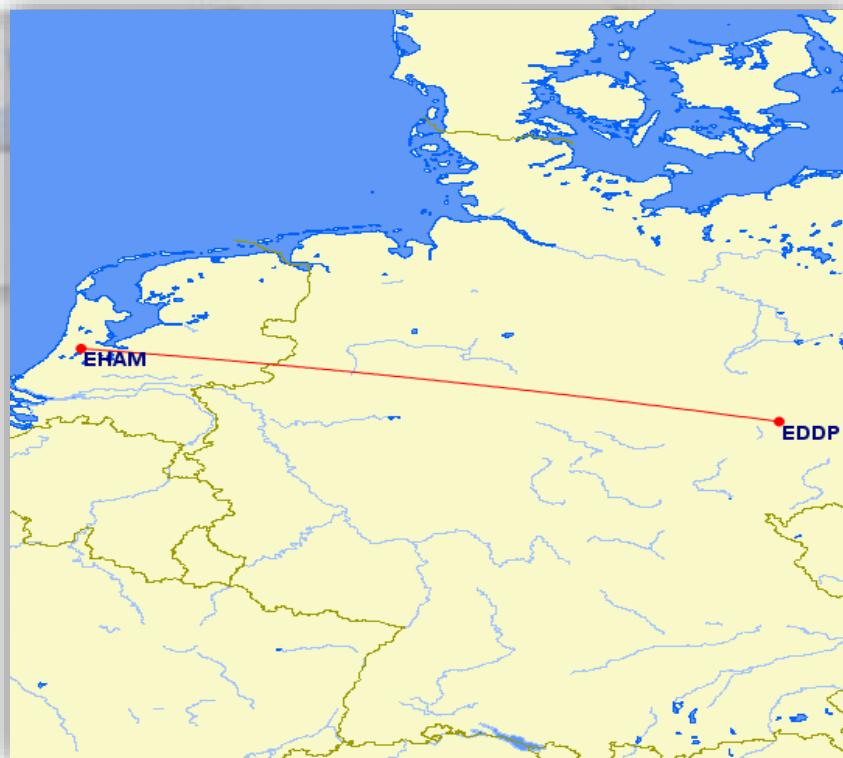

Leg 18

Departure:	Destination:	Distance:	ETE:
EHBK	EGLL	237 NM	00:28

Route:
LNO UN852 TERLA UL608 DENUT UL610 RAPIX T87 LAM

Leg 19

Departure:	Destination:	Distance:	ETE:
EGLL	EGNX	87 NM	00:10

Route:
WOBUN L10 BUZAD T420 WELIN

Leg 20

Departure:	Destination:	Distance:	ETE:
EGNX	EBLG	284 NM	00:34

Route:
DTY UM605 BENSU UQ70 BIG UL15 SANDY M189 DVR L10 RINTI B3 CMB M617 CIV

Leg 21

Departure:	Destination:	Distance:	ETE:
EBLG	BIKF	1194 NM	02:24

Route:
BUB UM624 TOLEN UN873 SPY UL602 MIMVA T88 EMLON UM79 NATEB UN610 RATSU DCT ING G3 NASBU

Leg 22

Departure:	Destination:	Distance:	ETE:
BIKF	EDDK	1223 NM	02:27

Route:
KEF DCT BREKI DCT 47KEF DCT 60N015W DCT GOMUP DCT GINGA DCT SOSIM UL28 PENIL UL70 GUNTU UN864 WAL UL10 HON UL15 BIG UL9 KONAN UL607 FERDI Y50 GOLEX L607 LNO UM170 NOR

Leg 23

Departure:	Destination:	Distance:	ETE:
EDDK	EDDP	195 NM	00:23

Route:
PODIP Y867 WRB Z21 BIRKA T233 LUKOP

Leg 24

Departure:	Destination:	Distance:	ETE:
EDDP	EHAM	282 NM	00:34

Route:
ODLUN Y233 EMBOX UL986 DLE UL980 AMSAN T281 NORKU