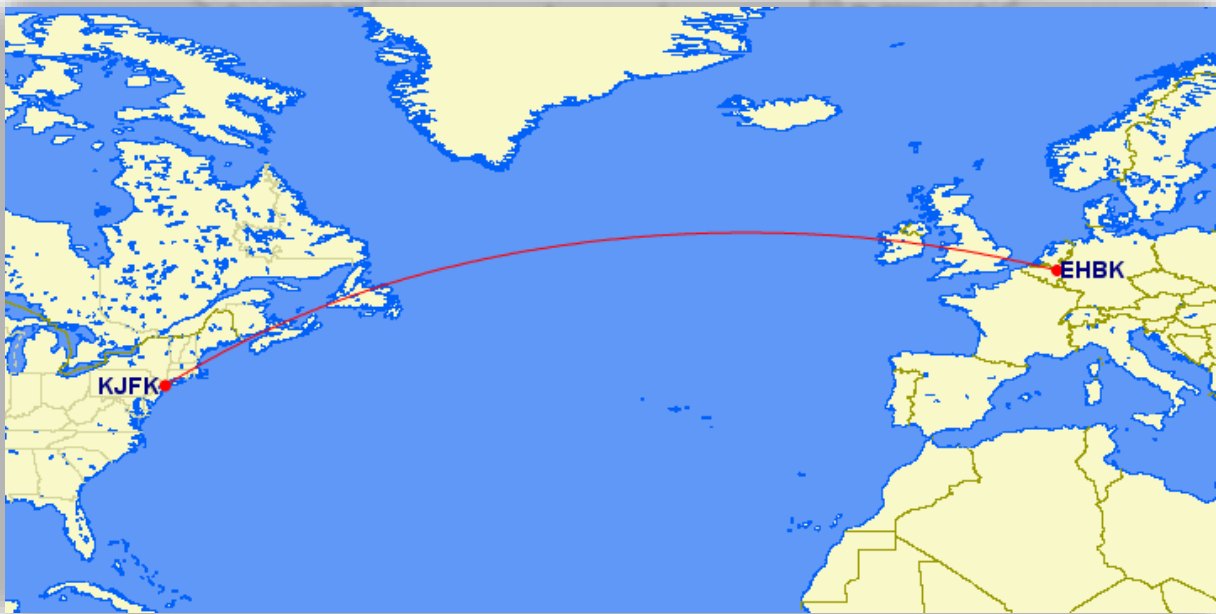

Route:
DHP V97 WINCO J73 SZW J41 MGM DCT HAB

Leg 3

Departure:	Destination:	Distance:	ETE:
KMEM	KJFK	836 NM	01:41

Route:
EONEE DCT BNA J42 BKW J213 AML DCT SIE

Leg 4

Departure:	Destination:	Distance:	ETE:
KJFK	EHBK	3221 NM	06:27

Route:
NO PREPLANNED ROUTE AVAILABLE DUE TO THE AVAILABILITY OF OTS (OCEANIC TRACK SYSTEM)

Leg 5

Departure:	Destination:	Distance:	ETE:
EHBK	OJAM	1750 NM	03:30

Route:

LNO UN852 PELIX UZ210 KRH UM150 UTABA UL607 VEKEN DCT MAGAM
UP735 ZAG UN131 NISVA N131 RODIP UN131 BELGI UT38 VESAR UL619
NIKAS R785 ZELAF A412 LUDAN