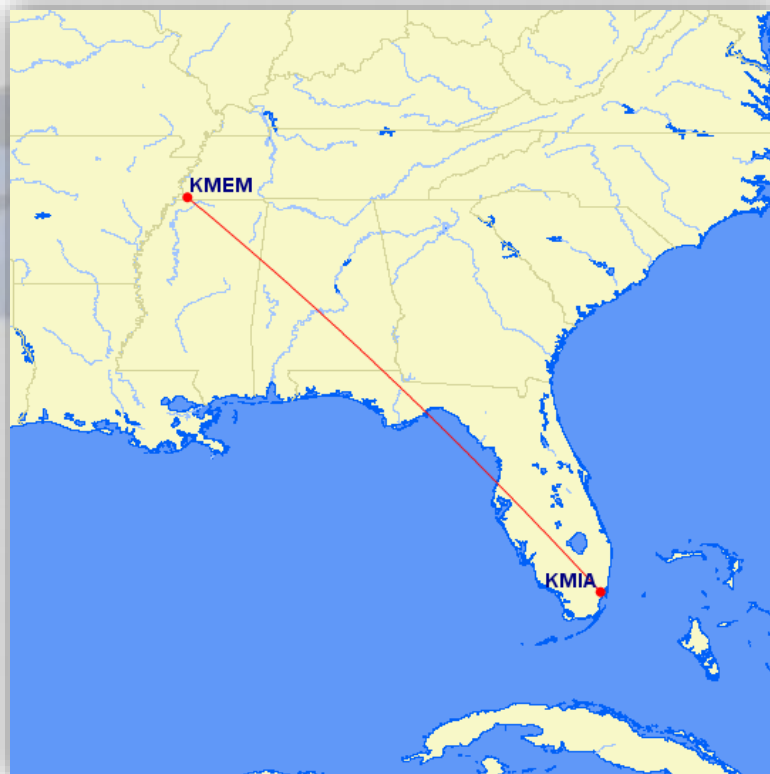

Route:
DHP V97 WINCO J73 SZW J41 MGM DCT HAB

Leg 3

Departure:	Destination:	Distance:	ETE:
KMEM	KJFK	836 NM	01:41

Route:
EONEE DCT BNA J42 BKW J213 AML DCT SIE

Leg 4

Departure:	Destination:	Distance:	ETE:
KJFK	EHBK	3221 NM	06:27