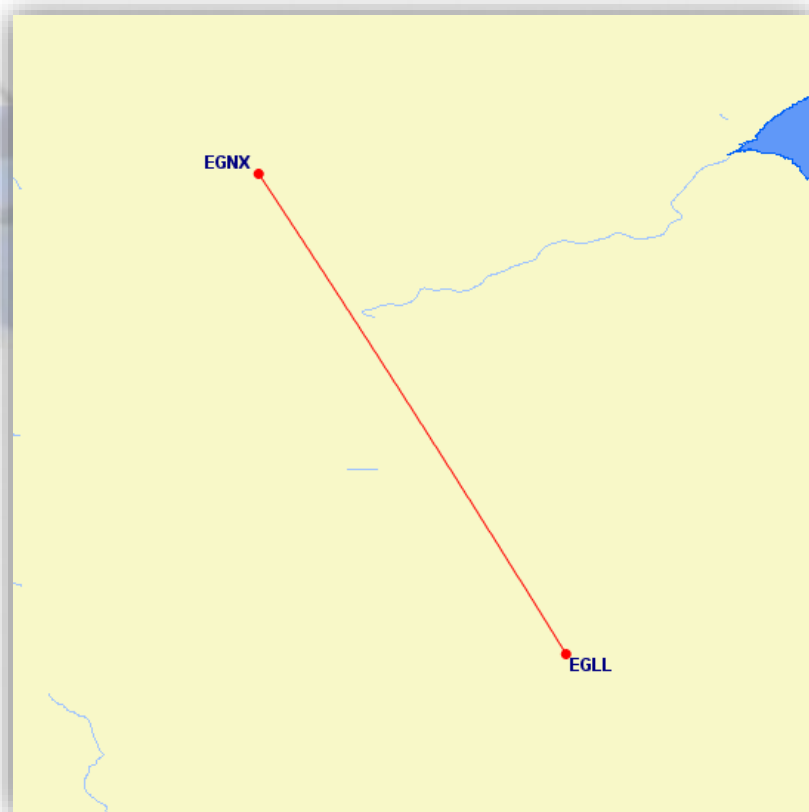

Leg 14

Departure:	Destination:	Distance:	ETE:
EHAM	ELLX	170 NM	00:20

Route:
LOPIK UN852 LNO

Leg 15

Departure:	Destination:	Distance:	ETE:
ELLX	DNMM	2587 NM	05:11

Route:
GTQ A242 LASAT UN852 MILPA UM730 MEDAM UM623 EBORA UM2 CIRTA UA605 CSO UR978 BOD UG855 NY UR981 RASAL

Leg 18

Departure:	Destination:	Distance:	ETE:
EHBK	EGLL	237 NM	00:28

Route:
LNO UN852 TERLA UL608 DENUT UL610 RAPIX T87 LAM

Leg 19

Departure:	Destination:	Distance:	ETE:
EGLL	EGNX	87 NM	00:10

Route:
WOBUN L10 BUZAD T420 WELIN

Leg 20

Departure:	Destination:	Distance:	ETE:
EGNX	EBLG	284 NM	00:34

Route:
DTY UM605 BENSU UQ70 BIG UL15 SANDY M189 DVR L10 RINTI B3 CMB M617 CIV

Leg 21

Departure:	Destination:	Distance:	ETE:
EBLG	BIKF	1194 NM	02:24

Leg 23

Departure:	Destination:	Distance:	ETE:
EDDK	EDDP	195 NM	00:23

Route:
PODIP Y867 WRB Z21 BIRKA T233 LUKOP

Leg 24

Departure:	Destination:	Distance:	ETE:
EDDP	EHAM	282 NM	00:34

Route:
ODLUN Y233 EMBOX UL986 DLE UL980 AMSAN T281 NORKU