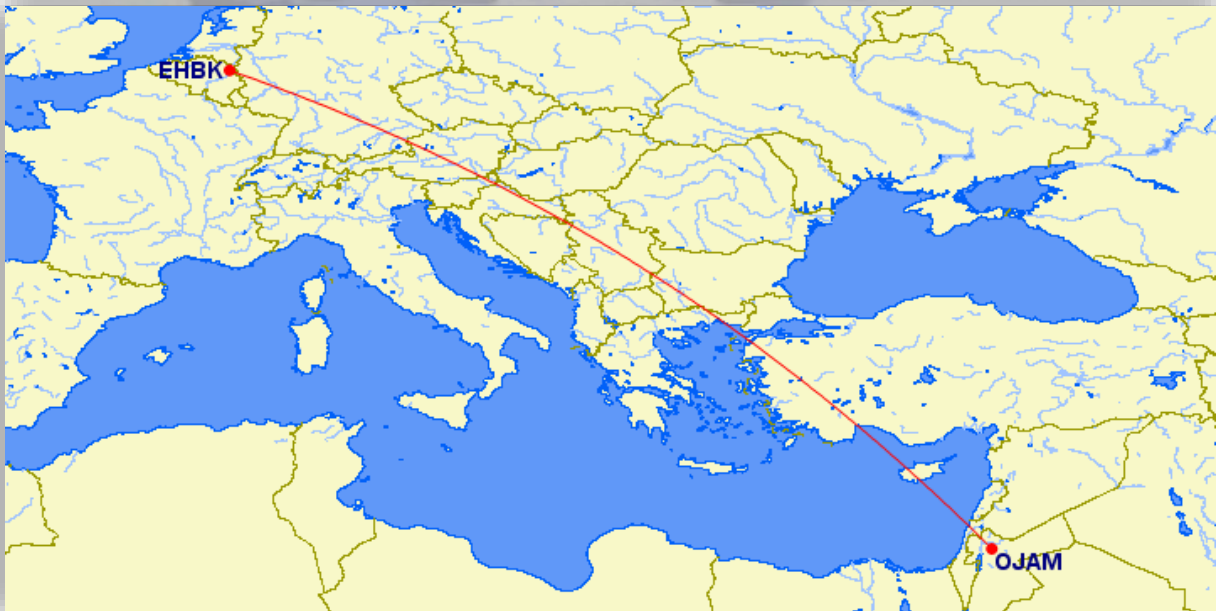

Route:
NO PREPLANNED ROUTE AVAILABLE DUE TO THE AVAILABILITY OF OTS (OCEANIC TRACK SYSTEM)

Leg 5

Departure:	Destination:	Distance:	ETE:
EHBK	OJAM	1750 NM	03:30

Route:

LNO UN852 PELIX UZ210 KRH UM150 UTABA UL607 VEKEN DCT MAGAM
UP735 ZAG UN131 NISVA N131 RODIP UN131 BELGI UT38 VESAR UL619
NIKAS R785 ZELAF A412 LUDAN