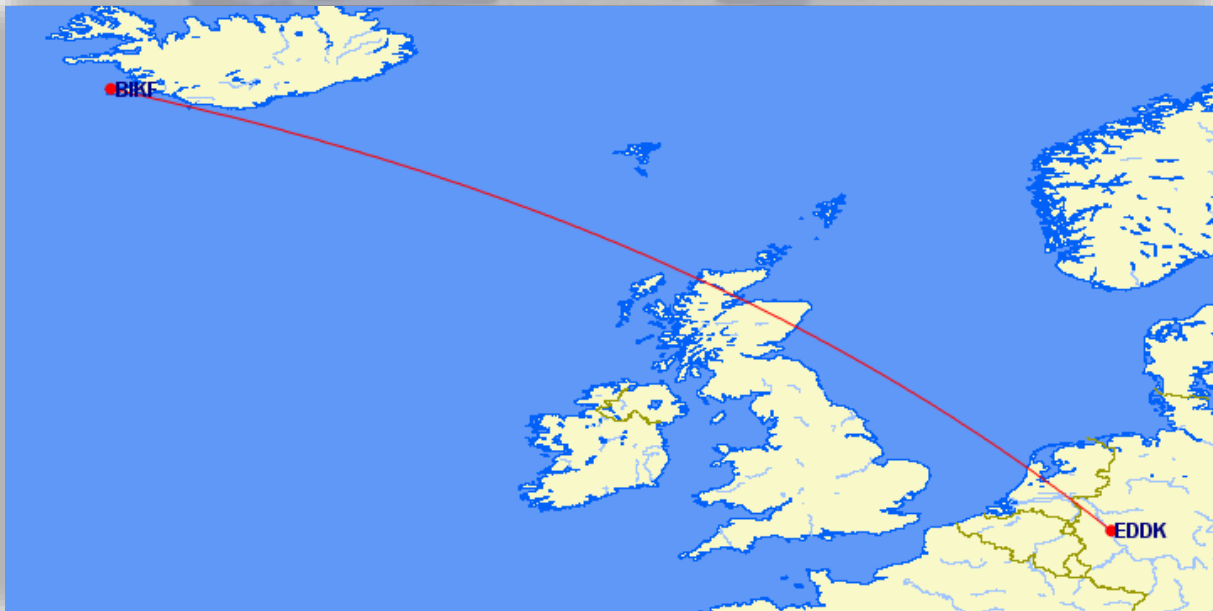

Leg 18

Departure:	Destination:	Distance:	ETE:
EHBK	EGLL	237 NM	00:28

Route:
LNO UN852 TERLA UL608 DENUT UL610 RAPIX T87 LAM

Leg 19

Departure:	Destination:	Distance:	ETE:
EGLL	EGNX	87 NM	00:10

Route:
WOBUN L10 BUZAD T420 WELIN

Leg 20

Departure:	Destination:	Distance:	ETE:
EGNX	EBLG	284 NM	00:34

Route:
DTY UM605 BENSU UQ70 BIG UL15 SANDY M189 DVR L10 RINTI B3 CMB M617 CIV

Leg 21

Departure:	Destination:	Distance:	ETE:
EBLG	BIKF	1194 NM	02:24

Route:
BUB UM624 TOLEN UN873 SPY UL602 MIMVA T88 EMLON UM79 NATEB UN610 RATSU DCT ING G3 NASBU

Leg 22

Departure:	Destination:	Distance:	ETE:
BIKF	EDDK	1223 NM	02:27

Route:
KEF DCT BREKI DCT 47KEF DCT 60N015W DCT GOMUP DCT GINGA DCT SOSIM UL28 PENIL UL70 GUNTU UN864 WAL UL10 HON UL15 BIG UL9 KONAN UL607 FERDI Y50 GOLEX L607 LNO UM170 NOR

Leg 23

Departure:	Destination:	Distance:	ETE:
EDDK	EDDP	195 NM	00:23

Route:
PODIP Y867 WRB Z21 BIRKA T233 LUKOP

Leg 24

Departure:	Destination:	Distance:	ETE:
EDDP	EHAM	282 NM	00:34

Route:
ODLUN Y233 EMBOX UL986 DLE UL980 AMSAN T281 NORKU