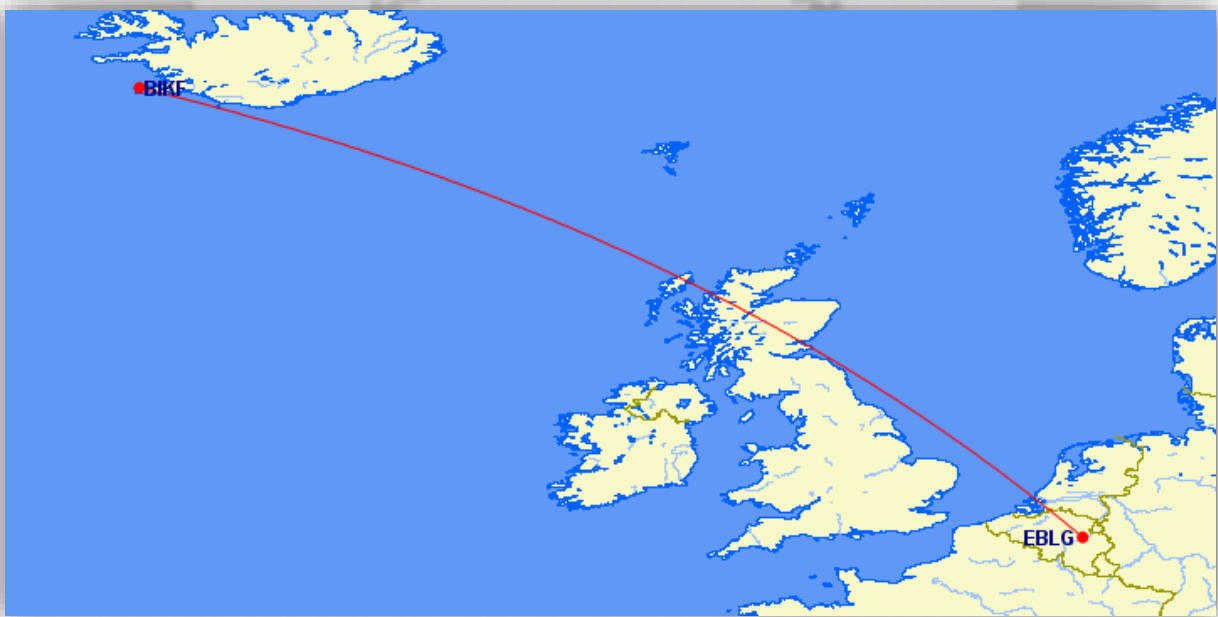

Leg 18

Departure:	Destination:	Distance:	ETE:
EHBK	EGLL	237 NM	00:28

Route:
LNO UN852 TERLA UL608 DENUT UL610 RAPIX T87 LAM

Leg 19

Departure:	Destination:	Distance:	ETE:
EGLL	EGNX	87 NM	00:10

Route:
WOBUN L10 BUZAD T420 WELIN

Leg 20

Departure:	Destination:	Distance:	ETE:
EGNX	EBLG	284 NM	00:34

Route:
DTY UM605 BENSU UQ70 BIG UL15 SANDY M189 DVR L10 RINTI B3 CMB M617 CIV

Leg 21

Departure:	Destination:	Distance:	ETE:
EBLG	BIKF	1194 NM	02:24

Route:
BUB UM624 TOLEN UN873 SPY UL602 MIMVA T88 EMLON UM79 NATEB UN610 RATSU DCT ING G3 NASBU

Leg 22

Departure:	Destination:	Distance:	ETE:
BIKF	EDDK	1223 NM	02:27

Route:
KEF DCT BREKI DCT 47KEF DCT 60N015W DCT GOMUP DCT GINGA DCT SOSIM UL28 PENIL UL70 GUNTU UN864 WAL UL10 HON UL15 BIG UL9 KONAN UL607 FERDI Y50 GOLEX L607 LNO UM170 NOR

Leg 23

Departure:	Destination:	Distance:	ETE:
EDDK	EDDP	195 NM	00:23

Route:
PODIP Y867 WRB Z21 BIRKA T233 LUKOP

Leg 24

Departure:	Destination:	Distance:	ETE:
EDDP	EHAM	282 NM	00:34

Route:
ODLUN Y233 EMBOX UL986 DLE UL980 AMSAN T281 NORKU