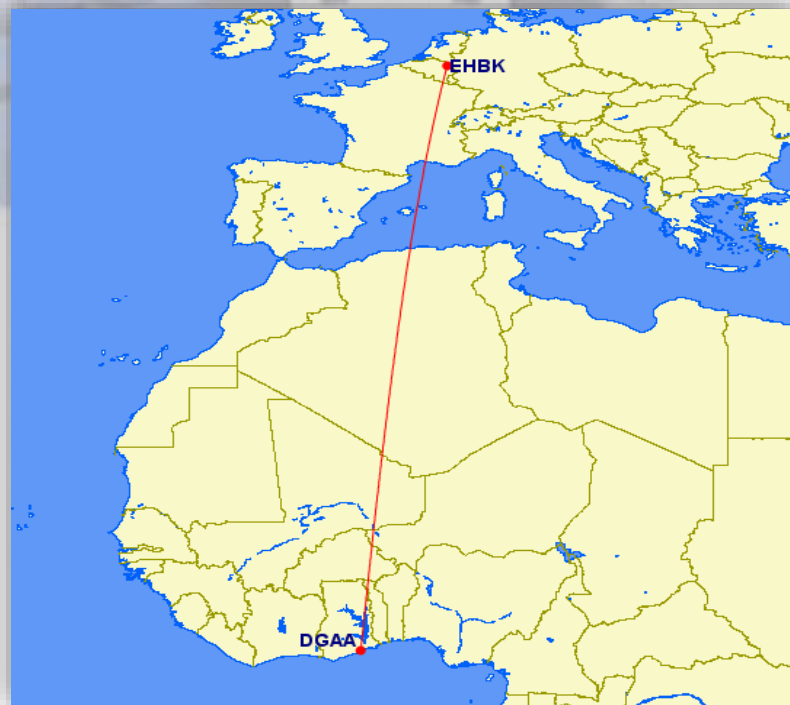

Leg 14

Departure:	Destination:	Distance:	ETE:
EHAM	ELLX	170 NM	00:20

Route:
LOPIK UN852 LNO

Leg 15

Departure:	Destination:	Distance:	ETE:
ELLX	DNMM	2587 NM	05:11

Route:
GTQ A242 LASAT UN852 MILPA UM730 MEDAM UM623 EBORA UM2 CIRTA UA605 CSO UR978 BOD UG855 NY UR981 RASAL

Leg 16

Departure:	Destination:	Distance:	ETE:
DNMM	DGAA	216 NM	00:26

Route:
POLTO UA609 EREKA

Leg 17

Departure:	Destination:	Distance:	ETE:
DGAA	EHBK	2735 NM	05:29

Route:
LITEX UA603 TAMIL UG855 BOD UG362 EBA UP623 RIMSA UG362 RALAK UP623 ADEXI UM742 ROSAS UP126 PNZ UM726 NAXAV UL12 MOGTI UP66 KPT UL608 NONKO UZ211 MISGI Z104 ROBON UZ104 GESLO UN852 LNO

Leg 18

Departure:	Destination:	Distance:	ETE:
EHBK	EGLL	237 NM	00:28

Route:
LNO UN852 TERLA UL608 DENUT UL610 RAPIX T87 LAM

Leg 19

Departure:	Destination:	Distance:	ETE:
EGLL	EGNX	87 NM	00:10

Route:
WOBUN L10 BUZAD T420 WELIN

Leg 20

Departure:	Destination:	Distance:	ETE:
EGNX	EBLG	284 NM	00:34

Route:
DTY UM605 BENSU UQ70 BIG UL15 SANDY M189 DVR L10 RINTI B3 CMB M617 CIV

Leg 21

Departure:	Destination:	Distance:	ETE:
EBLG	BIKF	1194 NM	02:24