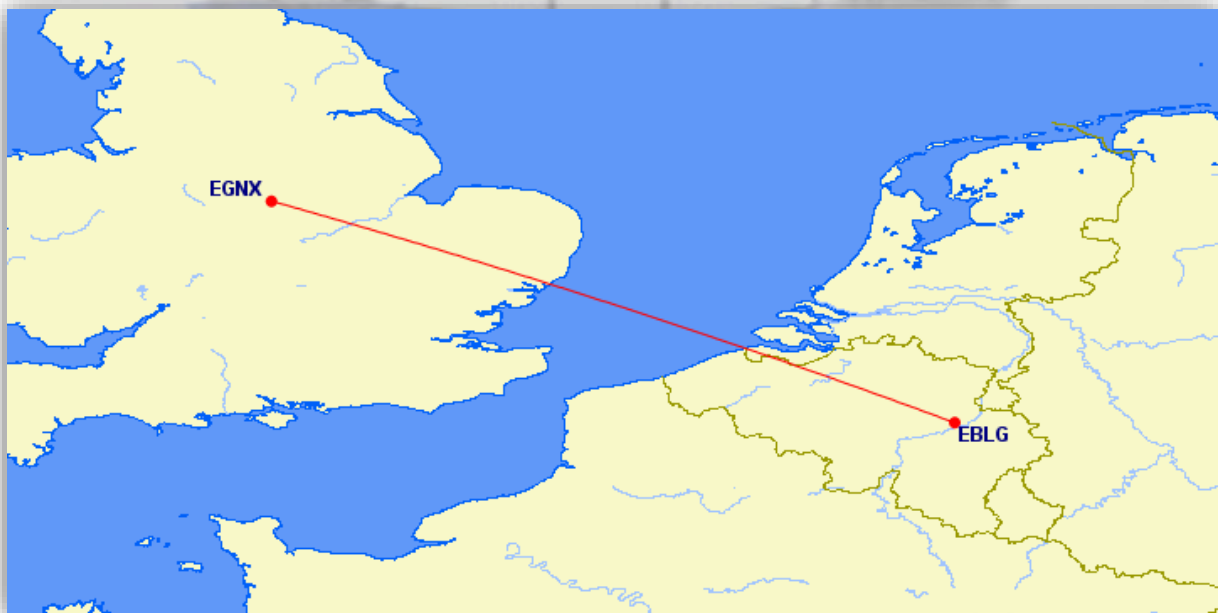

Leg 16

Departure:	Destination:	Distance:	ETE:
DNMM	DGAA	216 NM	00:26

Route:
POLTO UA609 EREKA

Leg 17

Departure:	Destination:	Distance:	ETE:
DGAA	EHBK	2735 NM	05:29

Route:
LITEX UA603 TAMIL UG855 BOD UG362 EBA UP623 RIMSA UG362 RALAK UP623 ADEXI UM742 ROSAS UP126 PNZ UM726 NAXAV UL12 MOGTI UP66 KPT UL608 NONKO UZ211 MISGI Z104 ROBON UZ104 GESLO UN852 LNO

Leg 18

Departure:	Destination:	Distance:	ETE:
EHBK	EGLL	237 NM	00:28

Route:
LNO UN852 TERLA UL608 DENUT UL610 RAPIX T87 LAM

Leg 19

Departure:	Destination:	Distance:	ETE:
EGLL	EGNX	87 NM	00:10

Route:
WOBUN L10 BUZAD T420 WELIN

Leg 20

Departure:	Destination:	Distance:	ETE:
EGNX	EBLG	284 NM	00:34

Route:
DTY UM605 BENSU UQ70 BIG UL15 SANDY M189 DVR L10 RINTI B3 CMB M617 CIV

Leg 21

Departure:	Destination:	Distance:	ETE:
EBLG	BIKF	1194 NM	02:24

Leg 23

Departure:	Destination:	Distance:	ETE:
EDDK	EDDP	195 NM	00:23

Route:
PODIP Y867 WRB Z21 BIRKA T233 LUKOP

Leg 24

Departure:	Destination:	Distance:	ETE:
EDDP	EHAM	282 NM	00:34

Route:
ODLUN Y233 EMBOX UL986 DLE UL980 AMSAN T281 NORKU