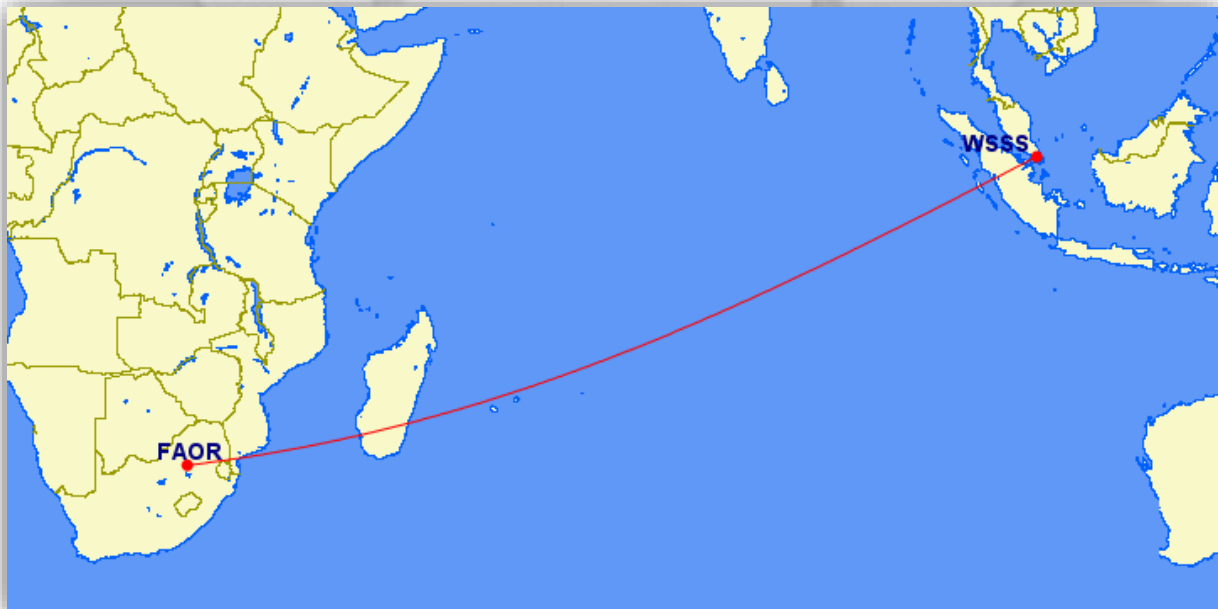

Leg 8

Departure:	Destination:	Distance:	ETE:
EHAM	HKJK	3603 NM	07:13

Route:
EDUPO UZ738 MISGO UZ741 GMH UL603 DINKU UM867 ABISO UY450 NERRA UL607 TRN UL604 BRN L604 NODLA P557 NUBAR UA727 LADAN

Leg 9

Departure:	Destination:	Distance:	ETE:
HKJK	FAOR	1571 NM	03:09

Route:
EVATO UM315 LOSIN UP312 APKOL UA405 TEVAS UP312 MAKIR UA405 GWV UZ11 NESAG UZ7 OKPIT

Leg 10

Departure:	Destination:	Distance:	ETE:
FAOR	WSSS	4671 NM	09:22

Route:
EXOBI UT122 SUNIR UG653 SDG UA401 SOBAT A401 PLS N633 PKU R469 ASUNA

Leg 14

Departure:	Destination:	Distance:	ETE:
EHAM	ELLX	170 NM	00:20

Route:
LOPIK UN852 LNO

Leg 15

Departure:	Destination:	Distance:	ETE:
ELLX	DNMM	2587 NM	05:11

Route:
GTQ A242 LASAT UN852 MILPA UM730 MEDAM UM623 EBORA UM2 CIRTA UA605 CSO UR978 BOD UG855 NY UR981 RASAL