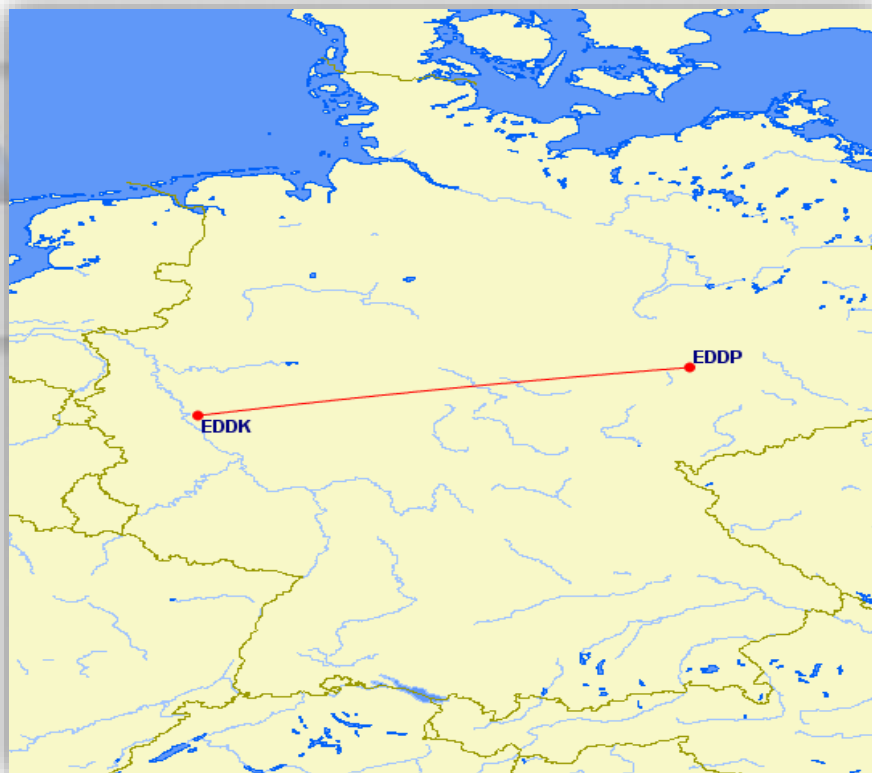

Leg 18

Departure:	Destination:	Distance:	ETE:
EHBK	EGLL	237 NM	00:28

Route:
LNO UN852 TERLA UL608 DENUT UL610 RAPIX T87 LAM

Leg 19

Departure:	Destination:	Distance:	ETE:
EGLL	EGNX	87 NM	00:10

Route:
WOBUN L10 BUZAD T420 WELIN

Leg 20

Departure:	Destination:	Distance:	ETE:
EGNX	EBLG	284 NM	00:34

Route:
DTY UM605 BENSU UQ70 BIG UL15 SANDY M189 DVR L10 RINTI B3 CMB M617 CIV

Leg 21

Departure:	Destination:	Distance:	ETE:
EBLG	BIKF	1194 NM	02:24

Route:
BUB UM624 TOLEN UN873 SPY UL602 MIMVA T88 EMLON UM79 NATEB UN610 RATSU DCT ING G3 NASBU

Leg 22

Departure:	Destination:	Distance:	ETE:
BIKF	EDDK	1223 NM	02:27

Route:
KEF DCT BREKI DCT 47KEF DCT 60N015W DCT GOMUP DCT GINGA DCT SOSIM UL28 PENIL UL70 GUNTU UN864 WAL UL10 HON UL15 BIG UL9 KONAN UL607 FERDI Y50 GOLEX L607 LNO UM170 NOR

Leg 23

Departure:	Destination:	Distance:	ETE:
EDDK	EDDP	195 NM	00:23

Route:
PODIP Y867 WRB Z21 BIRKA T233 LUKOP

Leg 24

Departure:	Destination:	Distance:	ETE:
EDDP	EHAM	282 NM	00:34

Route:
ODLUN Y233 EMBOX UL986 DLE UL980 AMSAN T281 NORKU