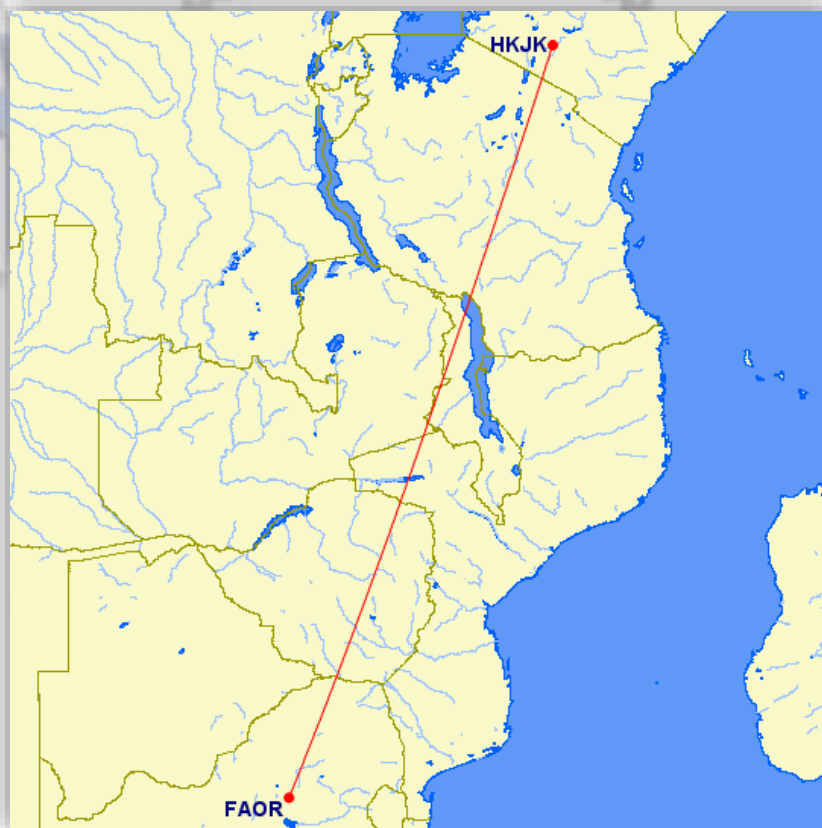

Leg 8

Departure:	Destination:	Distance:	ETE:
EHAM	HKJK	3603 NM	07:13

Route:
EDUPO UZ738 MISGO UZ741 GMH UL603 DINKU UM867 ABISO UY450 NERRA UL607 TRN UL604 BRN L604 NODLA P557 NUBAR UA727 LADAN

Leg 9

Departure:	Destination:	Distance:	ETE:
HKJK	FAOR	1571 NM	03:09

Route:
EVATO UM315 LOSIN UP312 APKOL UA405 TEVAS UP312 MAKIR UA405 GWV UZ11 NESAG UZ7 OKPIT

Leg 10

Departure:	Destination:	Distance:	ETE:
FAOR	WSSS	4671 NM	09:22

Route:
EXOBI UT122 SUNIR UG653 SDG UA401 SOBAT A401 PLS N633 PKU R469 ASUNA