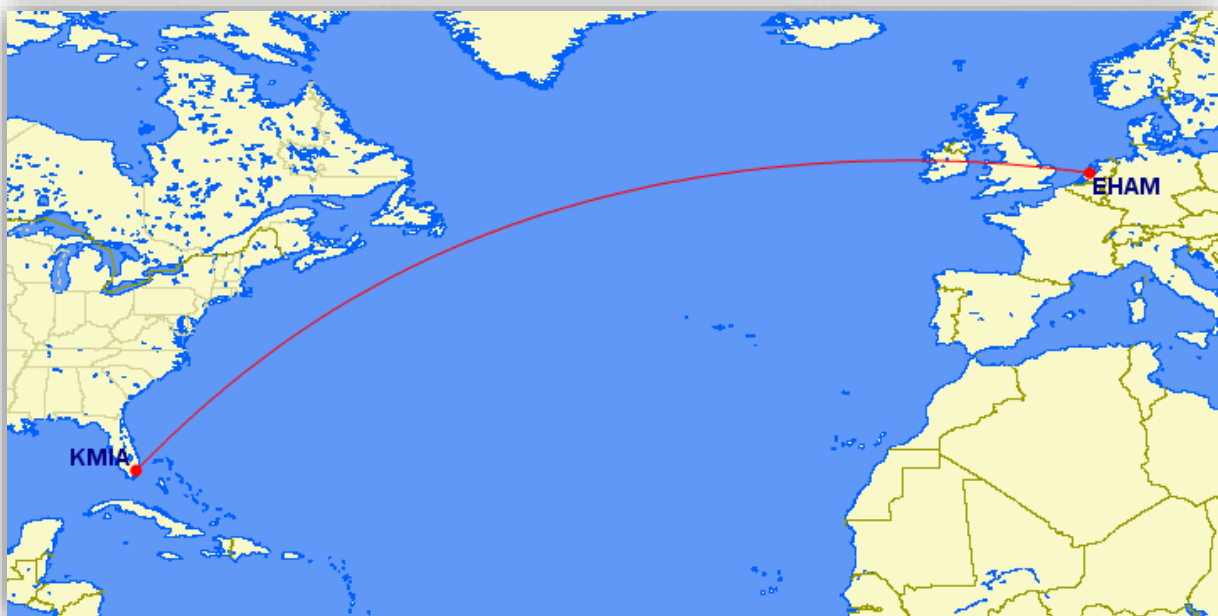

Leg 1

Departure:	Destination:	Distance:	ETE:
EHAM	KMIA	4016 NM	08:03

Route:
NO PREPLANNED ROUTE AVAILABLE DUE TO THE AVAILABILITY OF OTS (OCEANIC TRACK SYSTEM)