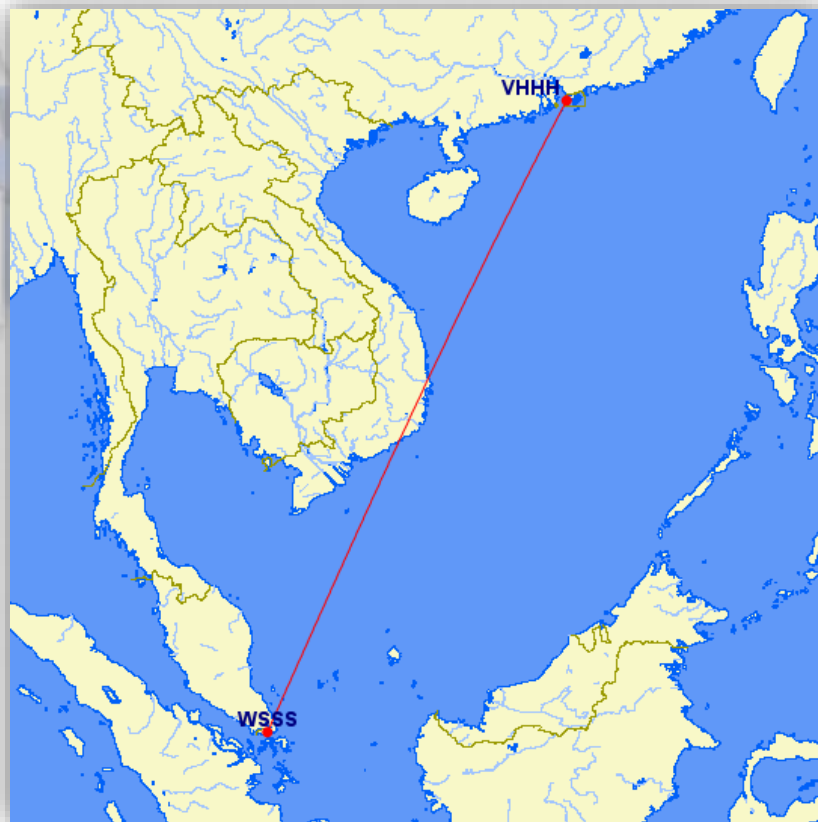

Route:
EVATO UM315 LOSIN UP312 APKOL UA405 TEVAS UP312 MAKIR UA405 GWV UZ11 NESAG UZ7 OKPIT

Leg 10

Departure:	Destination:	Distance:	ETE:
FAOR	WSSS	4671 NM	09:22

Route:
EXOBI UT122 SUNIR UG653 SDG UA401 SOBAT A401 PLS N633 PKU R469 ASUNA

Leg 11

Departure:	Destination:	Distance:	ETE:
WSSS	VHHH	1384 NM	02:46

Route:
VMR M771 DULOP Q1 CARSO V551 BETTY DCT MANGO

Leg 12

Departure:	Destination:	Distance:	ETE:
VHHH	OMDW	3208 NM	06:26

Route:
PECAN V10 SIKOU R339 WUY R474 NOB W21 BQ B214 AKSAG B465 CEA A791 PRA A325 PARET A454 PASOV B540 BUBIN

Leg 14

Departure:	Destination:	Distance:	ETE:
EHAM	ELLX	170 NM	00:20

Route:
LOPIK UN852 LNO

Leg 15

Departure:	Destination:	Distance:	ETE:
ELLX	DNMM	2587 NM	05:11

Route:
GTQ A242 LASAT UN852 MILPA UM730 MEDAM UM623 EBORA UM2 CIRTA UA605 CSO UR978 BOD UG855 NY UR981 RASAL

Leg 18

Departure:	Destination:	Distance:	ETE:
EHBK	EGLL	237 NM	00:28

Route:
LNO UN852 TERLA UL608 DENUT UL610 RAPIX T87 LAM

Leg 19

Departure:	Destination:	Distance:	ETE:
EGLL	EGNX	87 NM	00:10

Route:
WOBUN L10 BUZAD T420 WELIN