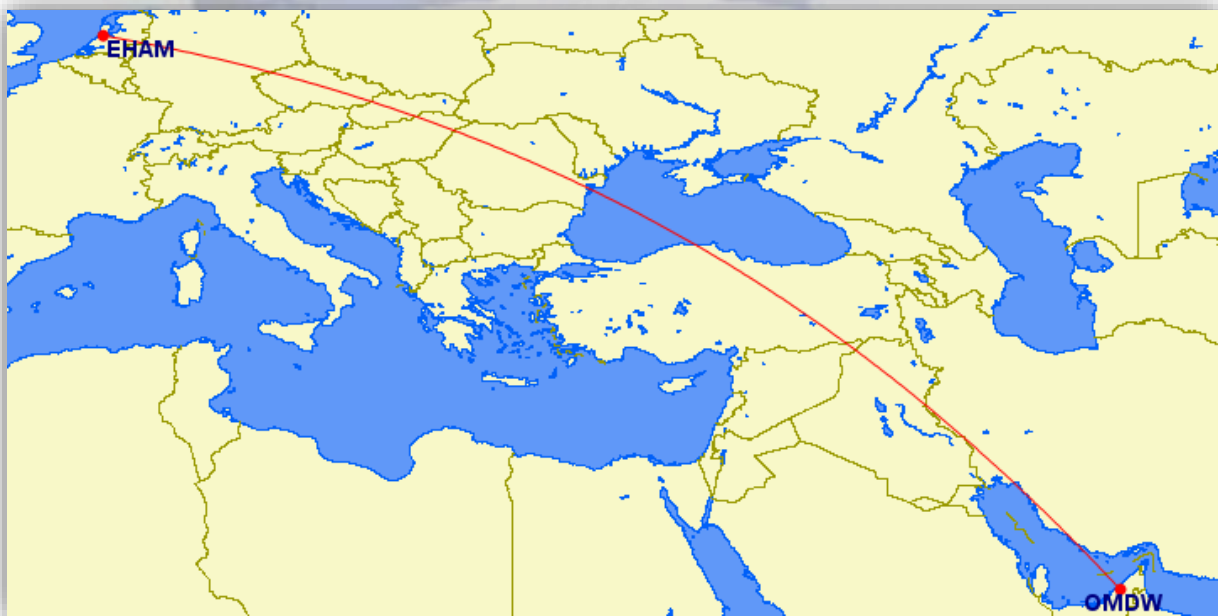

***OMDW Not in Scenery?**

OMDB also approved

Leg 13

Departure:	Destination:	Distance:	ETE:
OMDW	EHAM	2798 NM	05:36

Route:

MUVLA N571 ITROK N563 ALPOB UL768 FIRAS A21 KTN R785 NIKAS UL619
VESAR UB545 MUT UL619 KFK UA16 VADEN N618 NAVOD UN618 MOPUG
DCT BEGLA UL850 LALIN UL604 BIGGE T281 NORKU

Leg 14

Departure:	Destination:	Distance:	ETE:
EHAM	ELLX	170 NM	00:20

Route:
LOPIK UN852 LNO

Leg 15

Departure:	Destination:	Distance:	ETE:
ELLX	DNMM	2587 NM	05:11

Route:
GTQ A242 LASAT UN852 MILPA UM730 MEDAM UM623 EBORA UM2 CIRTA UA605 CSO UR978 BOD UG855 NY UR981 RASAL